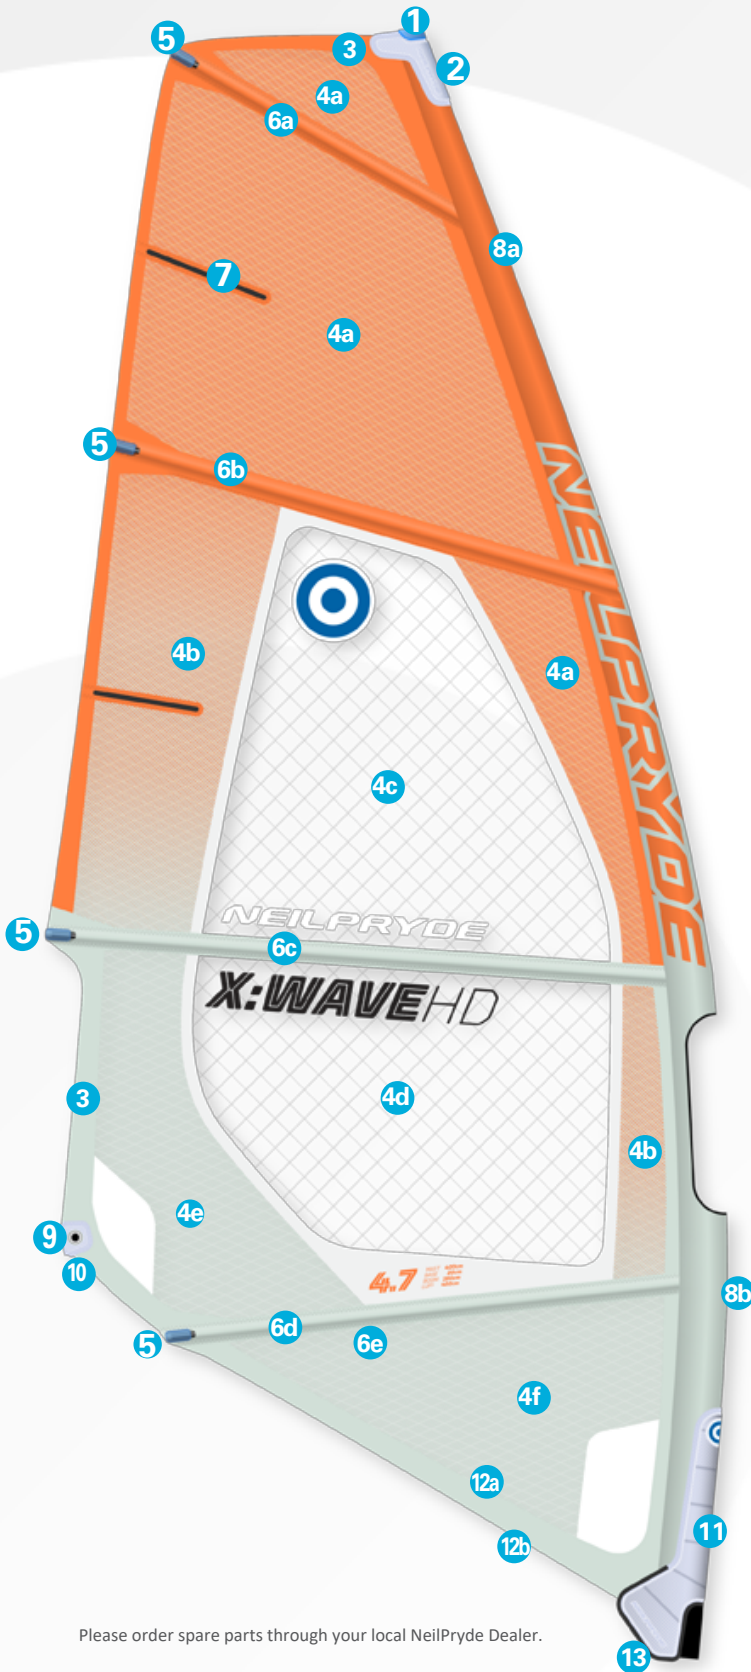

# X:WAVE HD

2019

ALL ROUND WAVE - WITH A LITTLE ADDED JUICE

	Material Description	Part Code	C3 Color
1	 Mast Plug Conical	BP830	
2	 Head Fairing	BPAIR18H	
3	 Mark-cloth (Adhesive Fabric)	B9PSMC000	C4, 164C C6, 621C
4a	 V911 5mil 2D X-ply printed	B9PSXPB00	C2, 164C
4b	 V910 5mil 2D X-ply printed	B9PSXPC00	C1, 164C
4c	 X-PLY 125S	BPFVE125S	
4d	 X-PLY 125S	BPFVE125S	
4e	 V911 5mil 2D X-ply printed	B9PSXPB00	C3, 621C
5	 Clear Blue Bat-cam	B9PSBCLB0	C4 / C6
5	 Rod Batten Tension adjuster	BP801/2	
5	 Shave Protector	BP5BATCHA	
6a	 Rod Batten M12 1000mm Batten End Cap P828	BPBM121B BP828	
6b	 Rod Batten C3 1500mm Batten End Cap P828	BPBC32B BP828	
6c	 Rod Batten R22 2000mm Batten End Cap P828	BPBR223B BP828	
6d	 Rod Batten R52 Skinny 2000mm Batten End Cap P828	BPBR52T3R BP828	
6e	 Batten pocket Tetron material	B9PSTET00	C4 / C6
7	 30cm fiberglass mini leech batten	BPFLBAT30	
8a	 2019 Collection Luffglide	B9PSLG000	C4, 164C
8b	 2019 Collection Luffglide	B9PSLG000	C6, 621C
9	 PG20 Clew Ring Set	BPCRS PG20	
10	 Clew EVA fairing	BPFCL10CE	C1
11	 Tack Fairing	B9PSFA19T	C1
12a	 Seam protector piping	B9PSFPLP0	C3, 621C
12b	 Foot Piping	B9PSFP000	C3, 621C
13	 Tripple Roler Tack pulley	BPTF47	

Please order spare parts through your local NeilPryde Dealer.

**NEILPRYDE**