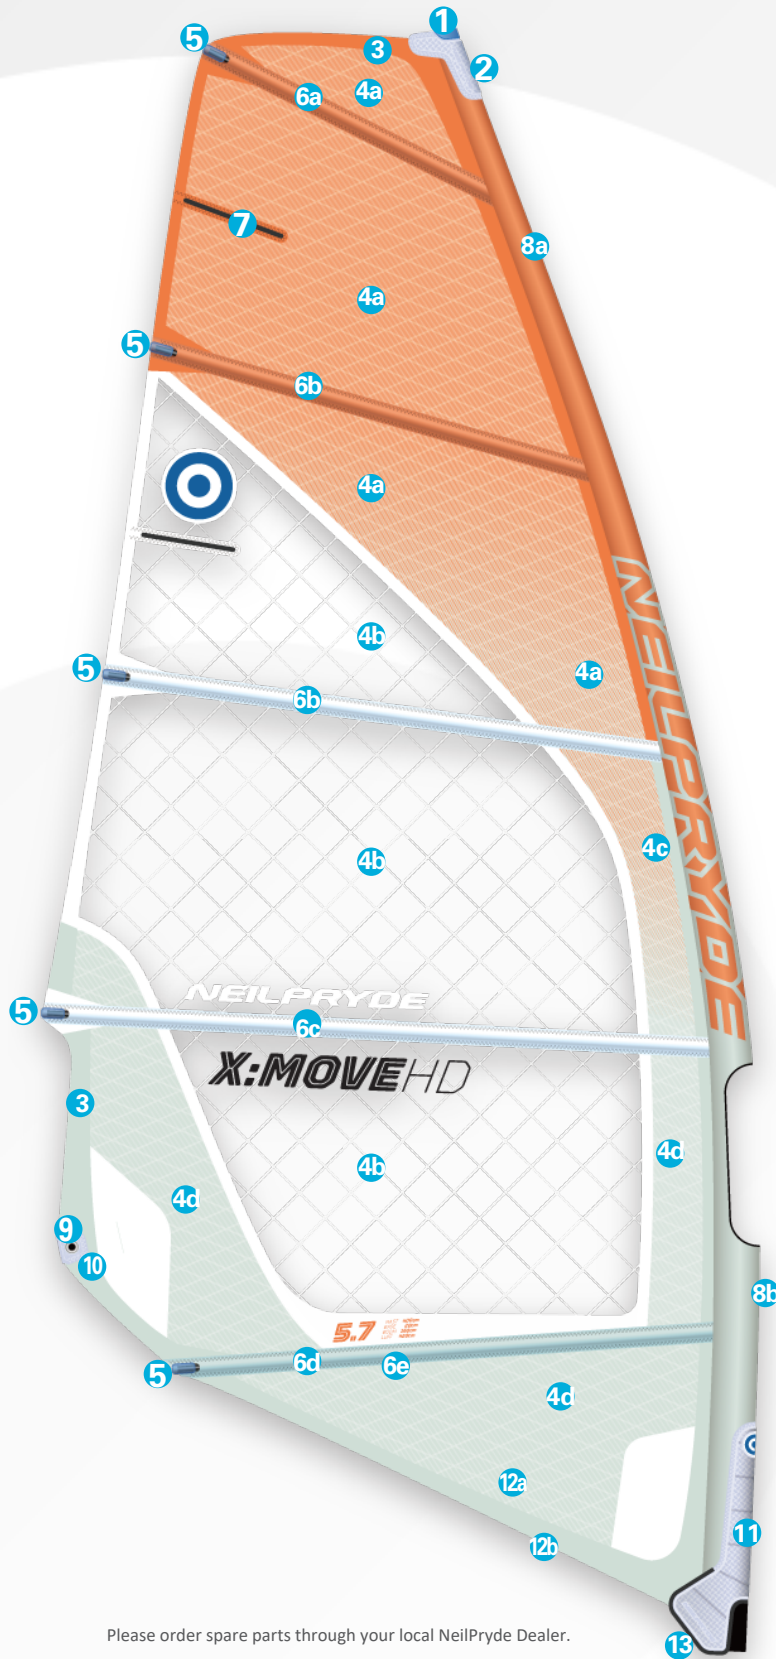

X:MOVE HD

FREEWAVE / FREEMOVE

2019

	Material Description	Part Code	C3 Color
1	 Mast Plug Conical	BP830	
2	 Head Fairing	BPFAIR18H	
3	 Mark-cloth (Adhesive Fabric)	B9PSMC000	C4, 164C C6, 621C
4a	 V911 5mil 2D X-ply printed	B9PSXPB00	C2, 164C
4b	 X-PLY 125S	BPFVE125S	
4c	 V910 5mil 2D X-ply printed	B9PSXPC00	C1, 164C
4d	 V911 5mil 2D X-ply printed	B9PSXPB00	C3, 621C
5	 Clear Blue Bat-cam	B9PSBCLB0	C4 / C6
5	 Rod Batten Tension adjuster	BP801/2	
	 Shave Protector	BP5BATCHA	
6a	 Rod Batten M12 1000mm Batten End Cap P828	BPBM121B BP828	
6b	 Rod Batten C3 1500mm Batten End Cap - angled end	BPBC32B BP834A	
6c	 Rod Batten R22 2000mm Batten End Cap - angled end	BPBR223B BP834A	
6d	 Rod Batten R52 Skinny 2000mm Batten End Cap - angled end	BPBR52T3R BP834B	
6e	 Batten pocket Tetron material	B9PSTET00	C4 / C6
7	 30cm fiberglass mini leech batten	BPFLBAT30	
8a	 2019 Collection Luffglide	B9PSLG000	C4, 164C
8b	 2019 Collection Luffglide	B9PSLG000	C6, 621C
9	 PG20 Clew Ring Set	BPCRSFG20	
10	 Clew EVA fairing	BPFCL10CE	C1
11	 Tack Fairing	B9PSFA19T	C1
12a	 Seam protector piping	B9PSFPLP0	C3, 621C
12b	 Foot Piping	B9PSFP000	C3, 621C
13	 Triple Roler Tack pulley	BPTF47	

Please order spare parts through your local NeilPryde Dealer.

NEILPRYDE