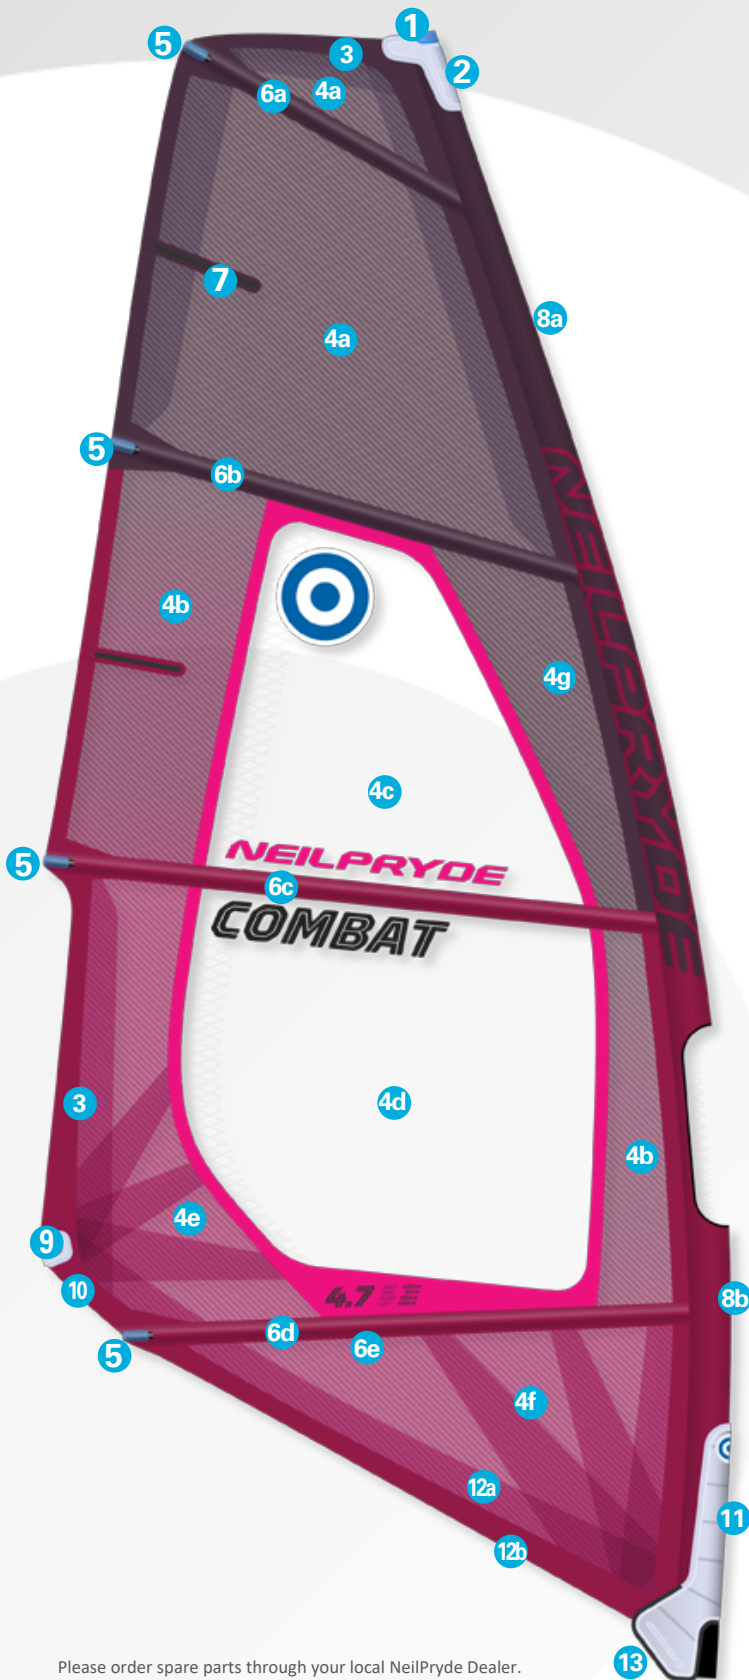

# COMBAT

All Round Wave

2019

Please order spare parts through your local NeilPryde Dealer.

	Material Description	Part Code	C1 Color
1	 Mast Plug Conical	BP830	
2	 Head Fairing	BPF18H	
3	 Mark-cloth (Adhesive Fabric)	B9PSMC000	C1, 5185C Grape C2, 221C Vine Red
4a	 Assembled Head patch	B9PSHPCT0	C1
4b	 V906 5mil 2D X-ply with 500D	B9PSXPE00	C1, 5185C Grape
4c	 Mono-Film 125	BPFKF125	
4d	 Mono-Film 188	BPFKF175	
4e	 2019 Combat Clew Patch	B9PSCPCT0	C1
4f	 2019 Combat Tack Patch	B9PSTPCT0	C1
4g	 V905 5mil 2D X-ply with 500D	B9PSXPD00	C1, 5185C Grape
5a	 Clear Blue Bat-cam	B9PSBCLB0	C1, 5185C Grape C2, 221C Vine Red
5b	 Rod Batten Tension adjuster	BP801/2	
5c	 Shave Protector	BP5BATCHA	
6a	 Rod Batten M12 1000mm Batten End Cap P828	BPBM121B BP828	
6b	 Rod Batten C3 1500mm Batten End Cap P828	BPBC32B BP828	
6c	 Rod Batten R22 2000mm Batten End Cap P828	BPBR223B BP828	
6d	 Rod Batten R52 Skinny 2000mm Batten End Cap P828	BPBR52T3R BP828	
6e	 Batten pocket Tetron material	B9PSTET00	C1, 5185C Grape C2, 221C Vine Red
7	 30cm fiberglass mini leech batten	BPFLBAT30	
8a	 2019 Collection Luffglide	B9PSLG000	C1, 5185C Grape
8b	 2019 Collection Luffglide	B9PSLG000	C2, 221C Vine Red
9	 PG20 Clew Ring Set	BPCRS20	
10	 Clew EVA fairing	BPFCL10CE	C1
11	 Tack Fairing	B9PSFA19T	C1
12a	 Seam protector piping	B9PSFPLP0	C1, 221C Vine Red
12b	 Foot Piping	B9PSFP000	C1, 221C Vine Red
13	 Tripple Roler Tack pulley	BPTF47	

NEILPRYDE